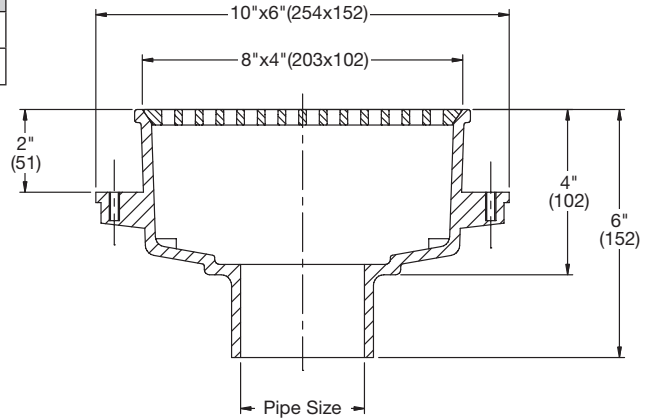

Sanitary Floor Sinks

FS-770 8" x 4" x 4" Deep Sanitary Floor Sink

Model Number	Weight (lbs.)	Top Size	Outlet Size	Top	List Price
FS-772, 3,	16	4"x8"	2,3"	porcelain	\$1,573.00
FS-772, 3-1	16	4"x8"	2,3"	nickel bronze	1,950.50

Options for FS-770 Series:

Suffix	Description	List Price	Suffix	Description	List Price
None	No Hub	No Add	-33	Less Grate	\$-259.00
P	Push-On Outlet	No Add	-150	1/2 Grate	No Add
-FC	Flashing Clamp	\$186.50	F4-1	4" Round Nickel Bronze Funnel	428.00
-5	Sediment Bucket	223.00	-F6-1	6" Round Nickel Bronze Funnel	625.50
-6	Vandal Proof (-1, Only)	76.00	-G-1	4x9" Oval Nickel Bronze Funnel	872.00
-7	Trap Primer Tapping	191.50			

FS-780 12" Square x 6" Deep Sanitary Floor Sink

Model Number	Weight (lbs.)	Top Size	Outlet Size	Top	List Price
FS-782, 3, 4	16	12" Sq.	2,3,4"	stainless steel	\$3,725.00

Options for FS-780 Series:

Suffix	Description	List Price	Suffix	Description	List Price
None	No Hub	No Add	-33	Less Grate	\$-1,126.50
P	Push-On Outlet	No Add	-150	1/2 Grate	No Add
-F	Flange w/Weepholes	\$548.00	-175	3/4 Grate	No Add
-FC	Flange w/Weepholes & Flashing Clamp	1,029.00	F4-1	4" Round Nickel Bronze Funnel	428.00
-5	Sediment Bucket	413.00	-F6-1	6" Round Nickel Bronze Funnel	625.50
-6	Vandal Proof	638.00	-G-1	4x9" Oval Nickel Bronze Funnel	872.00
-21	Secondary Strainer	67.50			