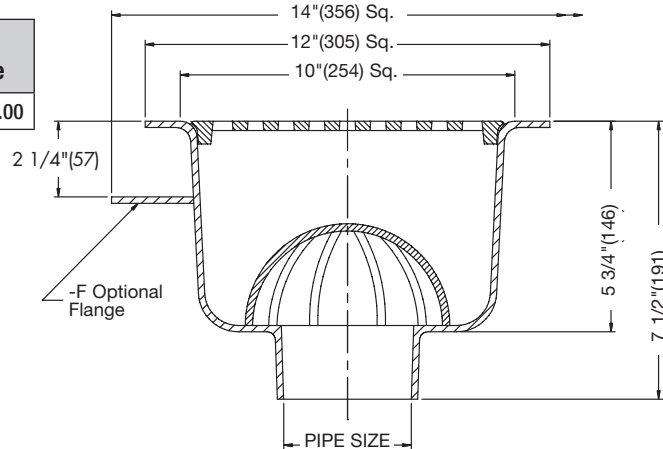

Sanitary Floor Sinks

FS-770 8" x 4" x 4" Deep Sanitary Floor Sink

Model Number	Weight (lbs.)	Top Size	Outlet Size	Top	List Price
FS-772, 3,	16	4"x8"	2,3"	porcelain	\$1,573.00
FS-772, 3-1	16	4"x8"	2,3"	nickel bronze	1,950.50

Options for FS-770 Series:

Suffix	Description	List Price	Suffix	Description	List Price
None	No Hub	No Add	-33	Less Grate	\$-259.00
P	Push-On Outlet	No Add	-150	1/2 Grate	No Add
-FC	Flashing Clamp	\$186.50	F4-1	4" Round Nickel Bronze Funnel	428.00
-5	Sediment Bucket	223.00	-F6-1	6" Round Nickel Bronze Funnel	625.50
-6	Vandal Proof (-1, Only)	76.00	-G-1	4x9" Oval Nickel Bronze Funnel	872.00
-7	Trap Primer Tapping	191.50			

FS-780 12" Square x 6" Deep Sanitary Floor Sink

Model Number	Weight (lbs.)	Top Size	Outlet Size	Top	List Price
FS-782, 3, 4	16	12" Sq.	2,3,4"	stainless steel	\$3,725.00

Options for FS-780 Series:

Suffix	Description	List Price	Suffix	Description	List Price
None	No Hub	No Add	-33	Less Grate	\$-1,126.50
P	Push-On Outlet	No Add	-150	1/2 Grate	No Add
-F	Flange w/Weepholes	\$548.00	-175	3/4 Grate	No Add
-FC	Flange w/Weepholes & Flashing Clamp	1,029.00	F4-1	4" Round Nickel Bronze Funnel	428.00
-5	Sediment Bucket	413.00	-F6-1	6" Round Nickel Bronze Funnel	625.50
-6	Vandal Proof	638.00	-G-1	4x9" Oval Nickel Bronze Funnel	872.00
-21	Secondary Strainer	67.50			